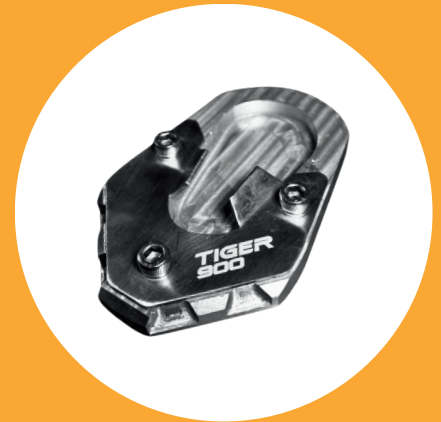

TRIUMPH STREETTRIPLE
BIGFOOT (Side Stand Extender)

Boost your Himalayan's stability with the Motoverse Factory Custom Bigfoot Side Stand Extender. This precision-crafted accessory ensures your bike remains secure on all surfaces, making it a must-have for every adventurer. At Motoverse, we celebrate those who love motorcycles and the community that surrounds them. Enhance your ride and join a community that values performance, safety, and camaraderie.

VSTROM 800
BIGFOOT (Side Stand Extender)

Transform your riding experience with the Vitpilen Side Stand Extender, also known as the Motoverse Factory Custom Bigfoot. Crafted for enthusiasts who value stability and style, this extender ensures your bike remains steadfast on any terrain. Motoverse prides itself on connecting genuine motorcycle lovers, and this product exemplifies our commitment to quality and community. Easy to install and designed to last, it's the perfect addition for those who love motorcycles, and the people who love people who love motorcycles. Enhance your ride with Motoverse's trusted expertise.

TRIUMPH TIGER 900/900 RALLY

BIGFOOT (Side Stand Extender)

Boost your Himalayan's stability with the Motoverse Factory Custom Bigfoot Side Stand Extender. This precision-crafted accessory ensures your bike remains secure on all surfaces, making it a must-have for every adventurer. At Motoverse, we celebrate those who love motorcycles and the community that surrounds them. Enhance your ride and join a community that values performance, safety, and camaraderie.