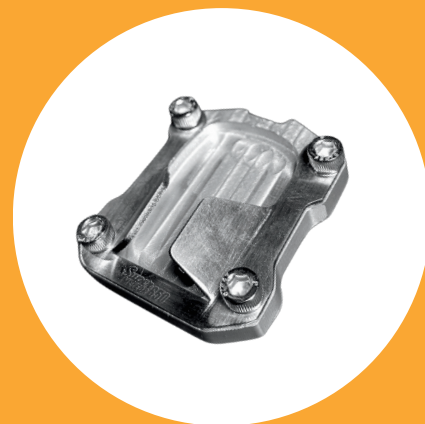

HARLEY DAVIDSON X440
BIGFOOT (Side Stand Extender)

Introducing the Harley Davidson X440 Side Stand Extender, also known as the Motoverse Factory Custom Bigfoot, exclusively at Motoverse. Engineered for stability and reliability, this extender is perfect for motorcycle lovers seeking extra support on diverse terrains. Designed with precision, it embodies Motoverse's commitment to serving those who cherish their rides and the people who love them. Enhance your Harley's stance with our Factory Custom Bigfoot and experience unparalleled convenience and peace of mind. Join our community and transform your rides today.

www.motoverse.autos

@the_motoverse

BENELLI TRK
BIGFOOT (Side Stand Extender)

Boost your Himalayan's stability with the Motoverse Factory Custom Bigfoot Side Stand Extender. This precision-crafted accessory ensures your bike remains secure on all surfaces, making it a must-have for every adventurer. At Motoverse, we celebrate those who love motorcycles and the community that surrounds them. Enhance your ride and join a community that values performance, safety, and camaraderie.

SUPER METEOR 650
BIGFOOT (Side Stand Extender)

Introducing the Harley Davidson X440 Side Stand Extender, also known as the Motoverse Factory Custom Bigfoot, exclusively at Motoverse. Engineered for stability and reliability, this extender is perfect for motorcycle lovers seeking extra support on diverse terrains. Designed with precision, it embodies Motoverse's commitment to serving those who cherish their rides and the people who love them. Enhance your Harley's stance with our Factory Custom Bigfoot and experience unparalleled convenience and peace of mind. Join our community and transform your rides today.